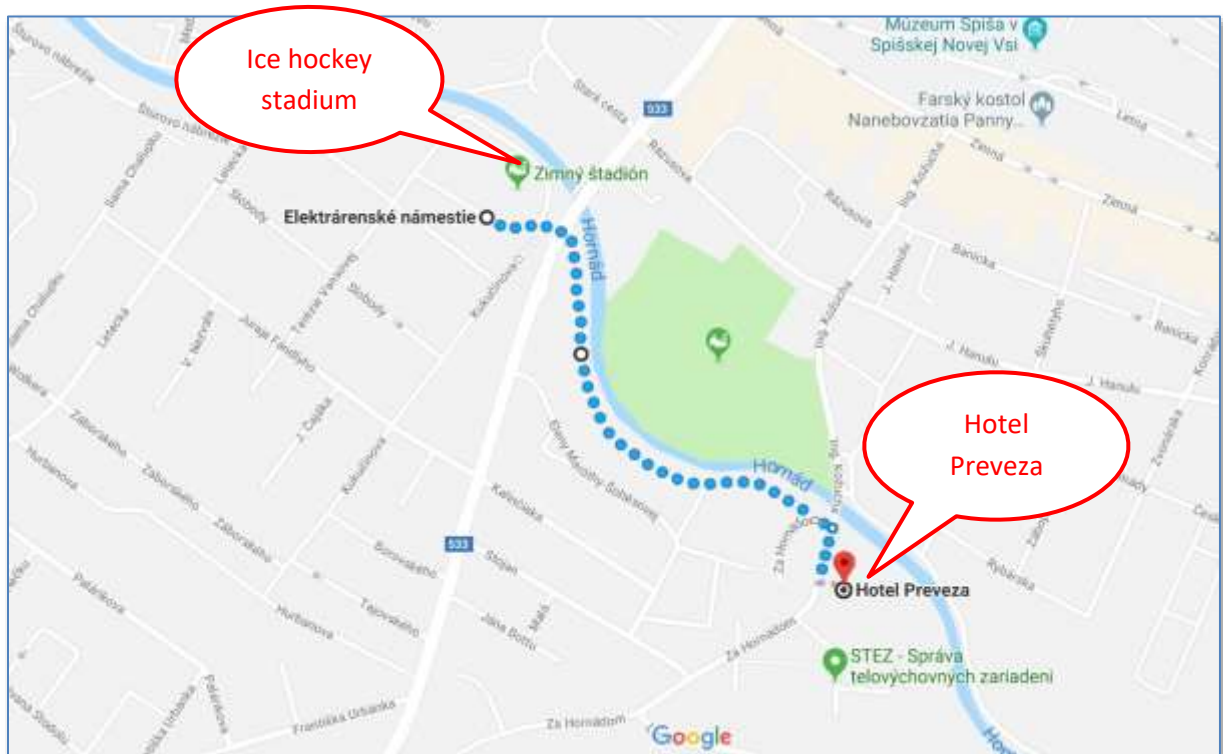

> **Map:**

Spišská Nová Ves

Eis hockey stadium Spiška Nova Ves
Elektrárenské námestie, 052 01 Spišská Nová Ves
Entry through street T. Vansovej 10, Spišská Nová Ves

We look
forward to
welcoming you
in Spis